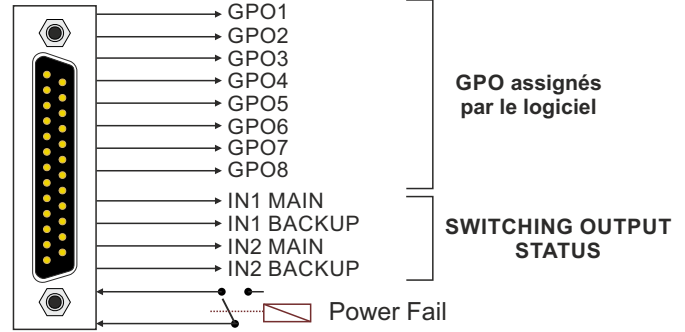

In case of Power failure, the relay maintains the channel position prior to the event.

GPI

GPO

QUALITY INPUT CONTROL

SWITCHING OUTPUT STATUS