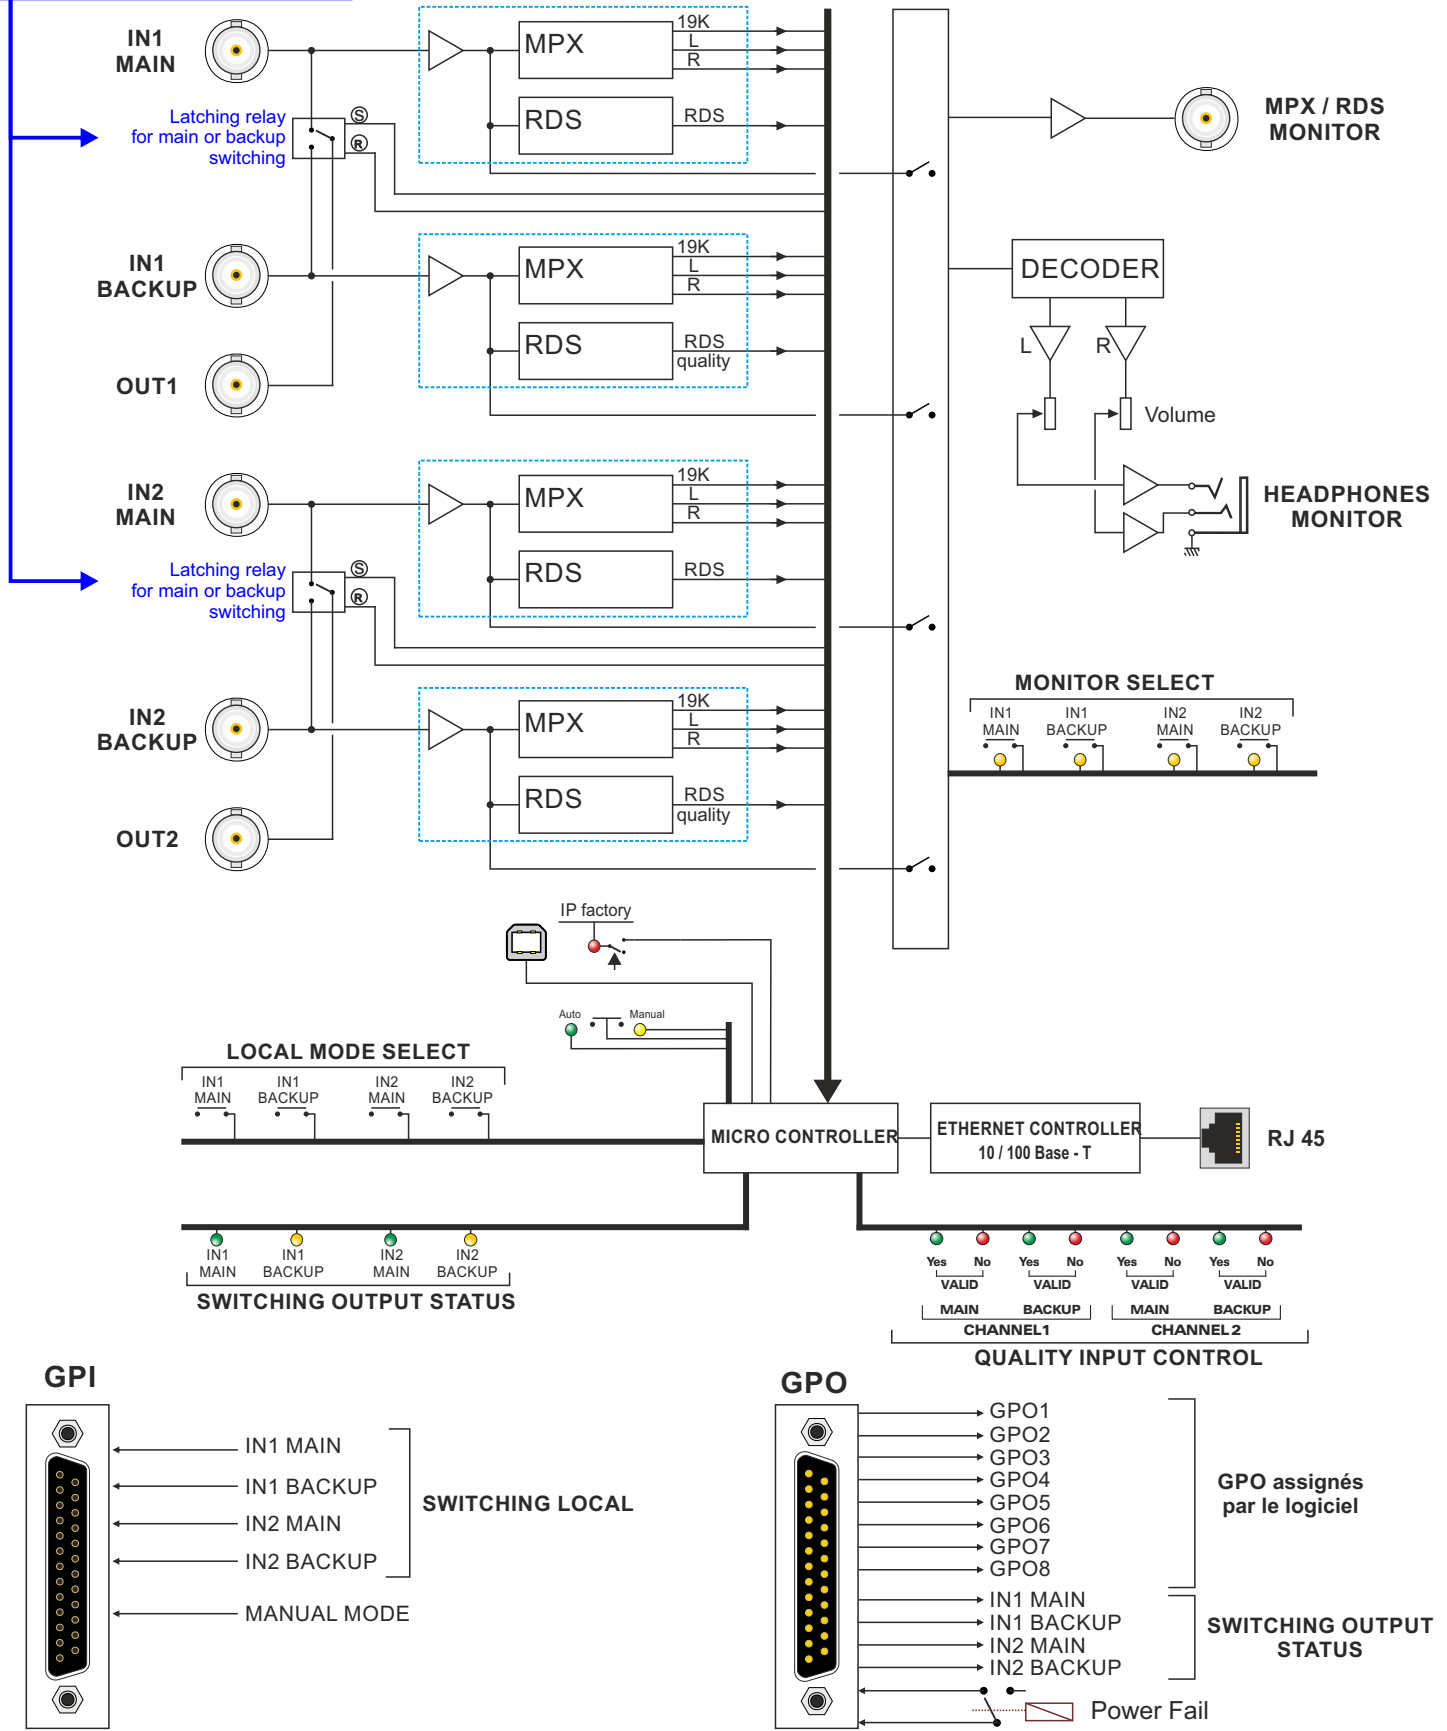

In case of Power failure, the relay maintains the channel position prior to the event.

GPI

GPO

QUALITY INPUT CONTROL

SWITCHING OUTPUT STATUS