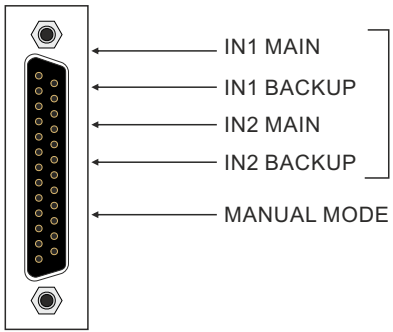

In case of Power failure, the relay maintains the channel position prior to the event.

GPI

GPO

QUALITY INPUT CONTROL

SWITCHING OUTPUT STATUS