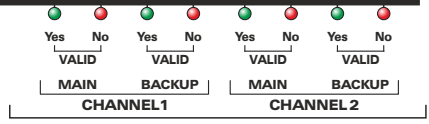

In case of Power failure, the relay maintains the channel position prior to the event.

GPI

GPO

QUALITY INPUT CONTROL

SWITCHING OUTPUT STATUS